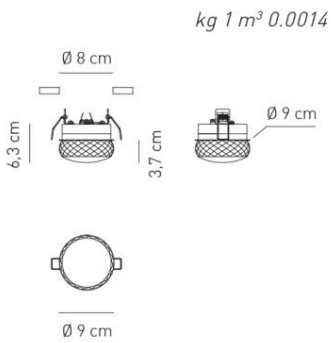

Typology: recessed

Ratings

- Built in **LED** module
- Diffused light
- Surface installation in ceiling cut-out
- Supply constant current 350mA
- Switch mode: on-off
- Aluminum ring, chrome

Product code composition

FAIRY / DRIVER NOT INCLUDED

Type	Article	Colours	Finish	Source
FA	FAIRY X	CS crystal	CR chrome	LED 6,2W - 350mA diffused beam - 2700K
		AM amber		
		GR grey		

CE IP20 CRI90 **LED** ~565 lm 91 lm/W

foro - hole Ø 8 cm / profondità min - min depth 10 cm - Collegare in serie. / Wire in series.